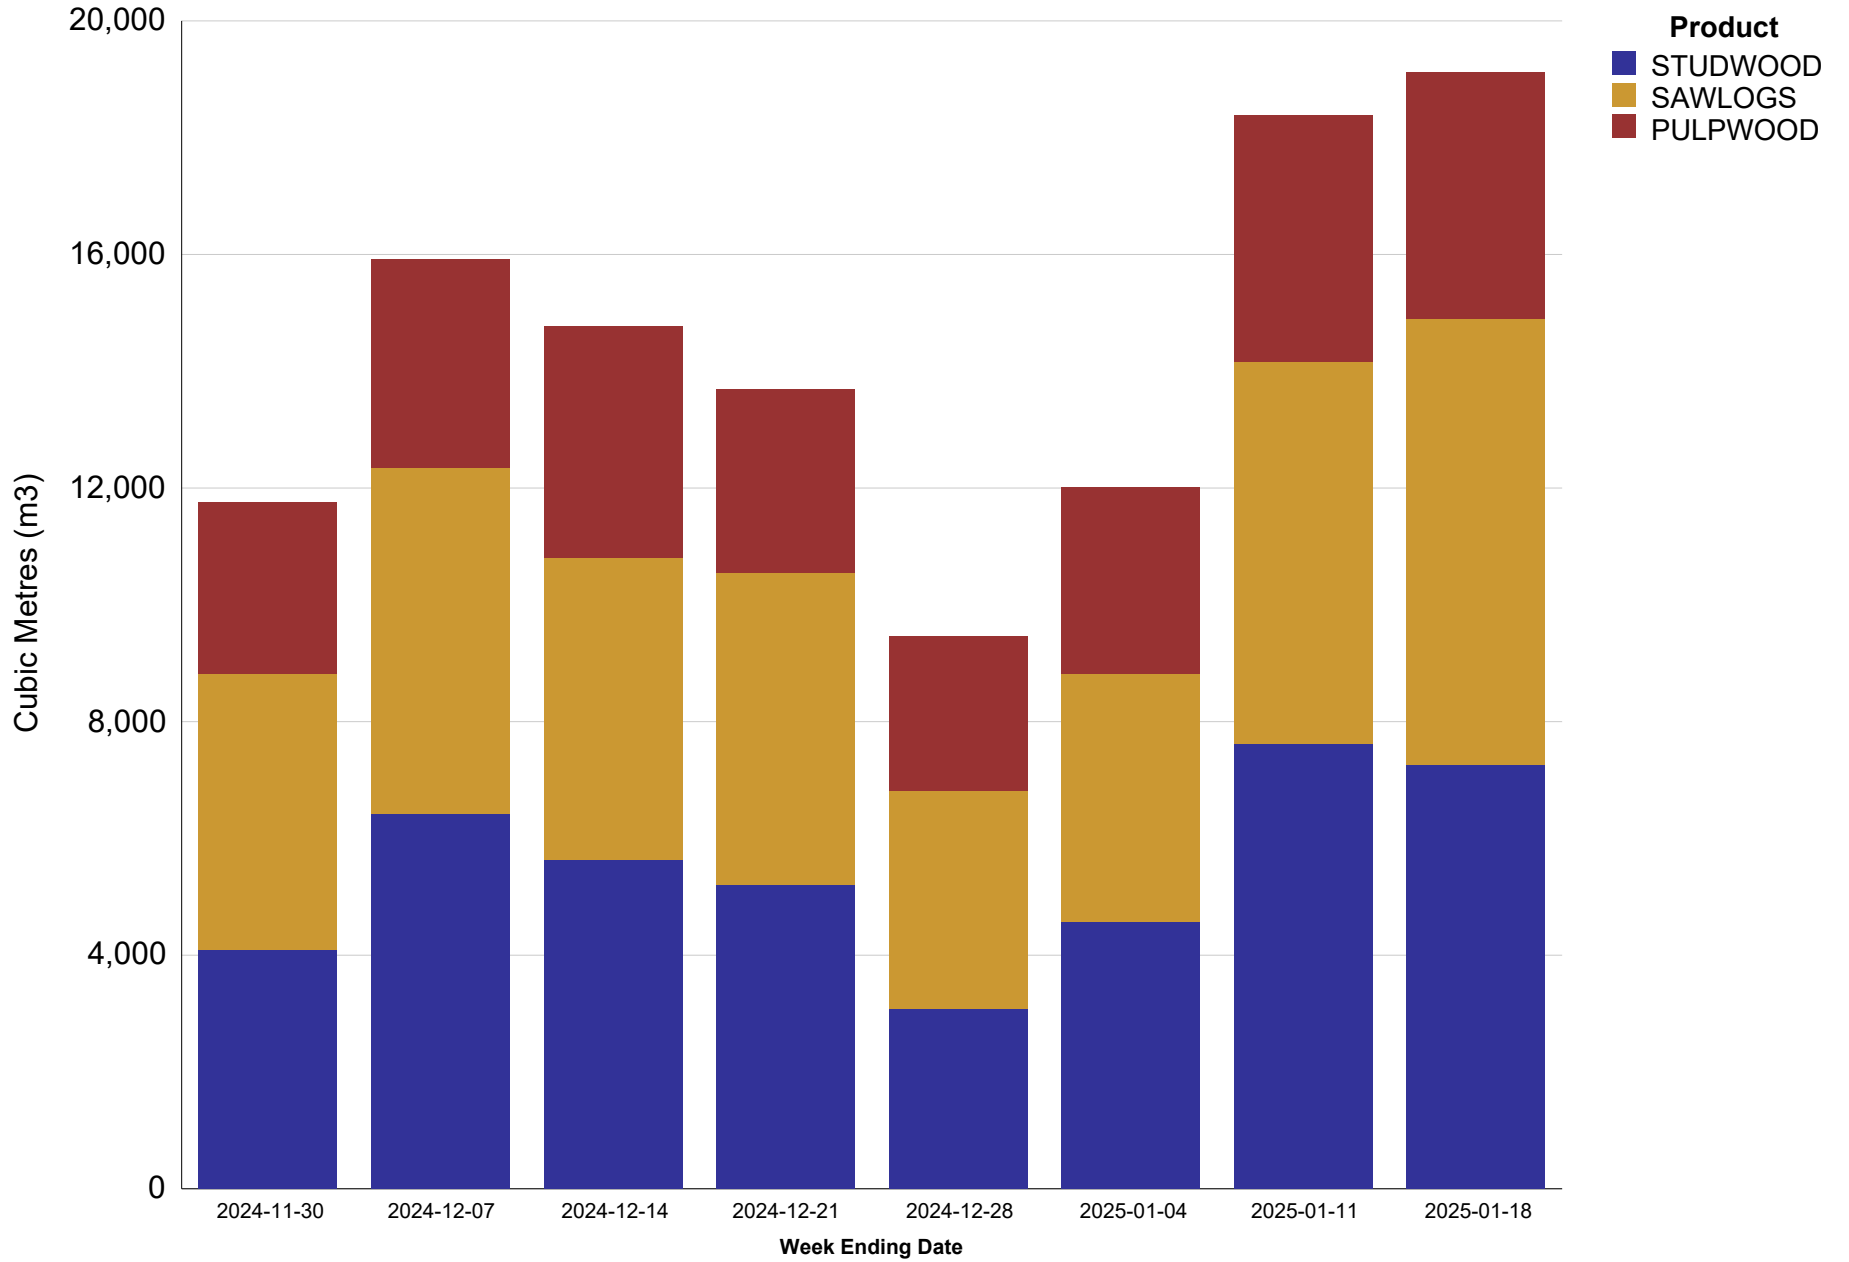

NB Private Wood Delivered to JDI Mills - Past 8 Weeks - VOLUME

NB Private Wood Delivered to JDI Mills - Past 8 Weeks - PRODUCTS

NB Private Wood Delivered to JDI Mills - Past 8 Weeks - VALUE