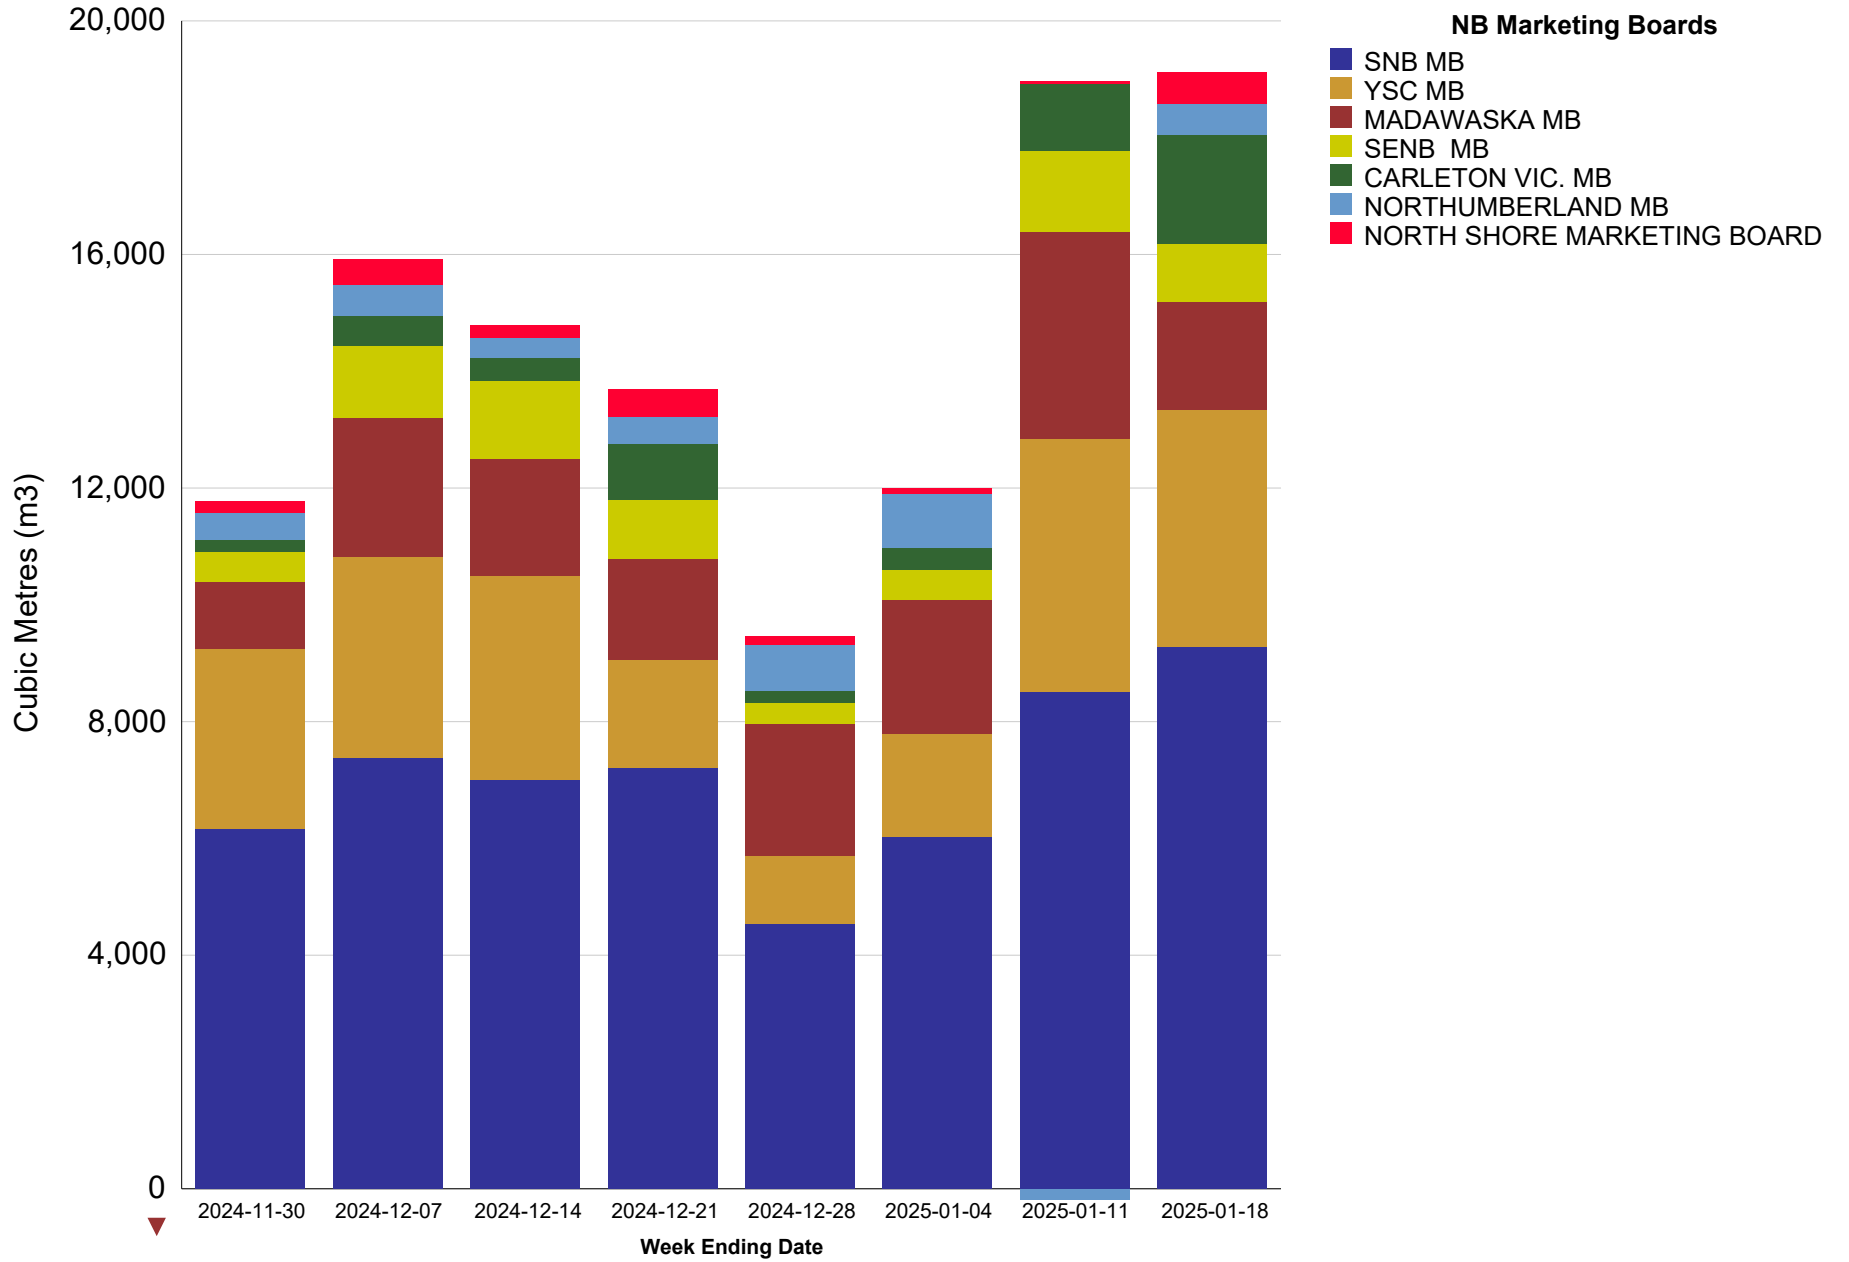

NB Private Wood Delivered to JDI Mills - Past 8 Weeks - VOLUME

NB Private Wood Delivered to JDI Mills - Past 8 Weeks - PRODUCTS

NB Private Wood Delivered to JDI Mills - Past 8 Weeks - VALUE